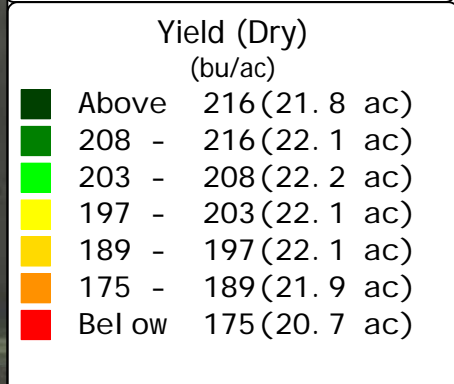

Grain Harvest 2019 -

Year : 2019

Operation : Grain Harvest

Area : 152.6 ac

Avg. Yield : 195.3 bu/ac

Total Yield (Dry) : 29801.6 bu

Avg. Moisture : 18.6 %

Start Date : 11/10/2019

End Date : 11/14/2019

Area : 154.7 ac

Est. Amount : 5197.8 ksds

Avg. Rate : 33.6 ksds/ac

Start Date : 5/13/2019

End Date : 5/13/2019

Working Time : 8.7 h

Avg. Productivity : 17.7 ac/h