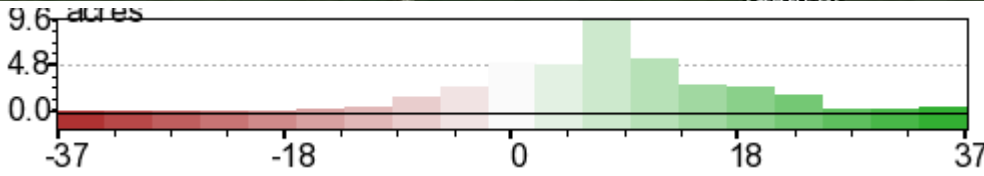

P Difference

Grower:	LEARY JASON
Farm:	Blue Earth
Field:	East 40
Area:	37.36 acres
Min:	-15.0
Max:	37.0
Average:	8.06

Start Date: 2018-11-05 - P (ppm)

End Date: 2019-10-31 - P (ppm)

K Difference

Grower: LEARY JASON
Farm: Blue Earth
Field: East 40
Area: 37.36 acres
Min: -165.0
Max: 191.99
Average: 30.33