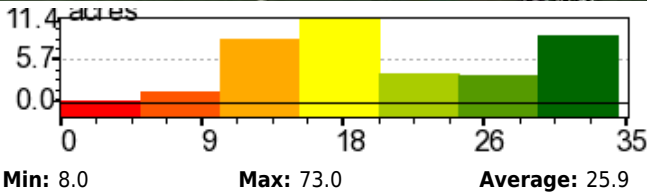

P Difference

Grower:	LEARY JASON
Farm:	Blue Earth
Field:	East 40
Area:	37.36 acres
Min:	-15.0
Max:	37.0
Average:	8.06

Start Date: 2018-11-05 - P (ppm)

End Date: 2019-10-31 - P (ppm)

K Difference

Grower: LEARY JASON
Farm: Blue Earth
Field: East 40
Area: 37.36 acres
Min: -165.0
Max: 191.99
Average: 30.33