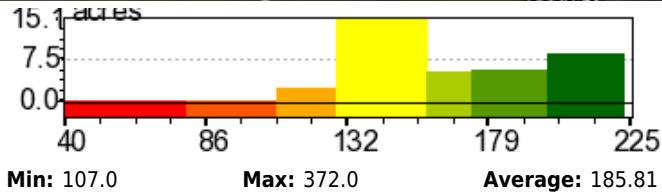

K Difference

Grower: LEARY JASON
Farm: Blue Earth
Field: East 40
Area: 37.36 acres
Min: -165.0
Max: 191.99
Average: 30.33