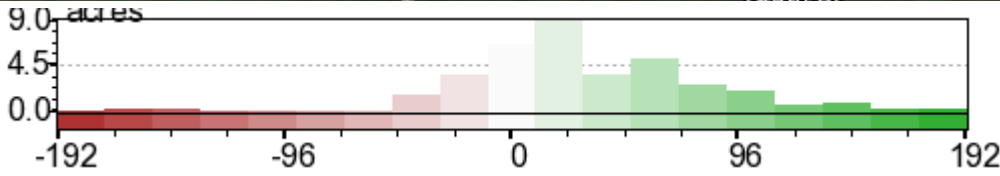

P Difference

Grower:	LEARY JASON
Farm:	Blue Earth
Field:	East 40
Area:	37.36 acres
Min:	-15.0
Max:	37.0
Average:	8.06

Start Date: 2018-11-05 - P (ppm)

End Date: 2019-10-31 - P (ppm)

K Difference

Grower: LEARY JASON
Farm: Blue Earth
Field: East 40
Area: 37.36 acres
Min: -165.0
Max: 191.99
Average: 30.33