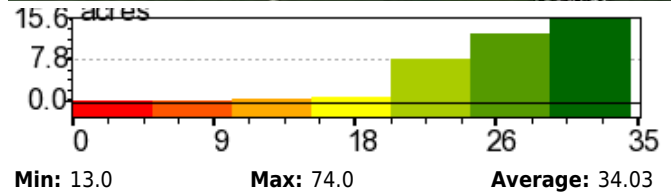

P Difference

Grower:	LEARY JASON
Farm:	Blue Earth
Field:	East 40
Area:	37.36 acres
Min:	-15.0
Max:	37.0
Average:	8.06

Start Date: 2018-11-05 - P (ppm)

End Date: 2019-10-31 - P (ppm)

K Difference

Grower: LEARY JASON
Farm: Blue Earth
Field: East 40
Area: 37.36 acres
Min: -165.0
Max: 191.99
Average: 30.33